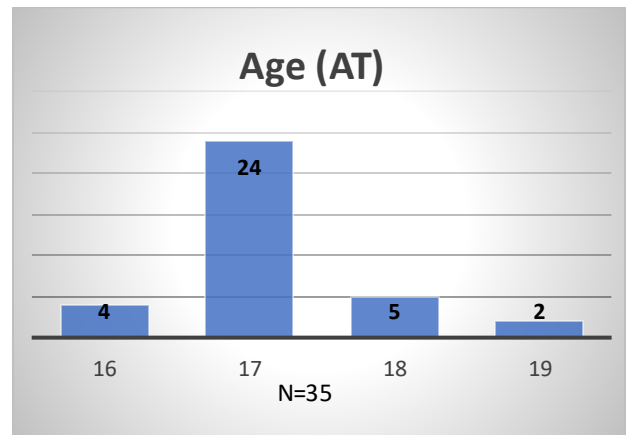

Daily Data Dashboard – August 15, 2023

Demographics for JTDC Population

Tuesday Morning Midnight Count

Total # of probation Involved youth¹: 1,294

¹ Probation Active: Any youth who is pending sentencing with an active social history, has been formally placed on probation or supervision with Cook County Juvenile Probation on the date of the report.

*Age, Gender and Race for Criminal Court population (N=2) is not represented in this report.

Data sources: cFive Supervisor – Probation Population and RMIS – JTDC Population

Daily Data Dashboard – August 15, 2023
Demographics for JTDC Population
Tuesday Morning Midnight Count