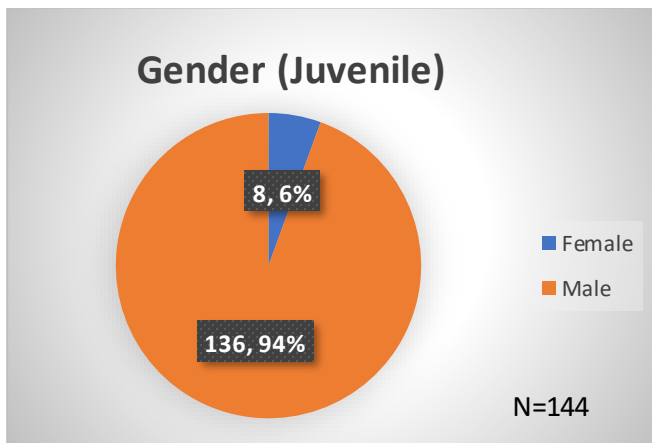

Daily Data Dashboard – August 15, 2023

Demographics for JTDC Population

Tuesday Morning Midnight Count

Total # of probation Involved youth¹: 1,294

¹ Probation Active: Any youth who is pending sentencing with an active social history, has been formally placed on probation or supervision with Cook County Juvenile Probation on the date of the report.

*Age, Gender and Race for Criminal Court population (N=2) is not represented in this report.

Data sources: cFive Supervisor – Probation Population and RMIS – JTDC Population

Daily Data Dashboard – August 15, 2023
Demographics for JTDC Population
Tuesday Morning Midnight Count