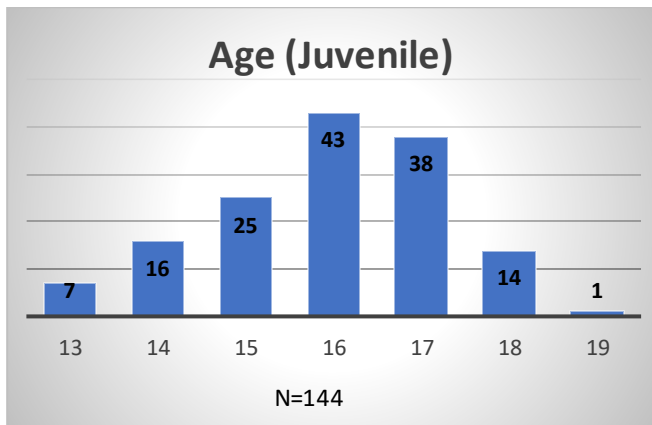

Daily Data Dashboard – August 15, 2023

Demographics for JTDC Population

Tuesday Morning Midnight Count

Total # of probation Involved youth¹: 1,294

¹ Probation Active: Any youth who is pending sentencing with an active social history, has been formally placed on probation or supervision with Cook County Juvenile Probation on the date of the report.

*Age, Gender and Race for Criminal Court population (N=2) is not represented in this report.

Data sources: cFive Supervisor – Probation Population and RMIS – JTDC Population

Daily Data Dashboard – August 15, 2023
Demographics for JTDC Population
Tuesday Morning Midnight Count