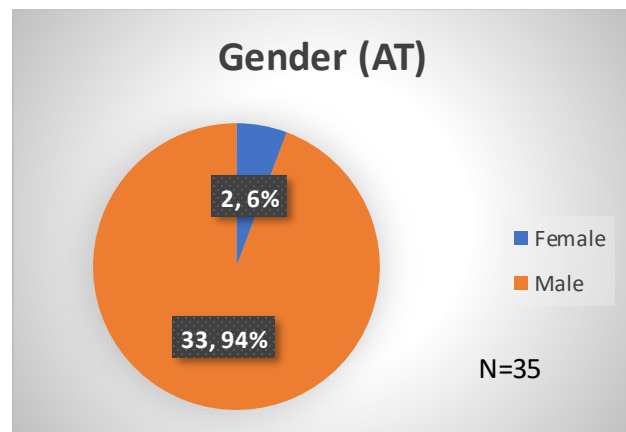

Daily Data Dashboard – August 15, 2023

Demographics for JTDC Population

Tuesday Morning Midnight Count

Total # of probation Involved youth¹: 1,294

¹ Probation Active: Any youth who is pending sentencing with an active social history, has been formally placed on probation or supervision with Cook County Juvenile Probation on the date of the report.

*Age, Gender and Race for Criminal Court population (N=2) is not represented in this report.

Data sources: cFive Supervisor – Probation Population and RMIS – JTDC Population

Daily Data Dashboard – August 15, 2023
Demographics for JTDC Population
Tuesday Morning Midnight Count