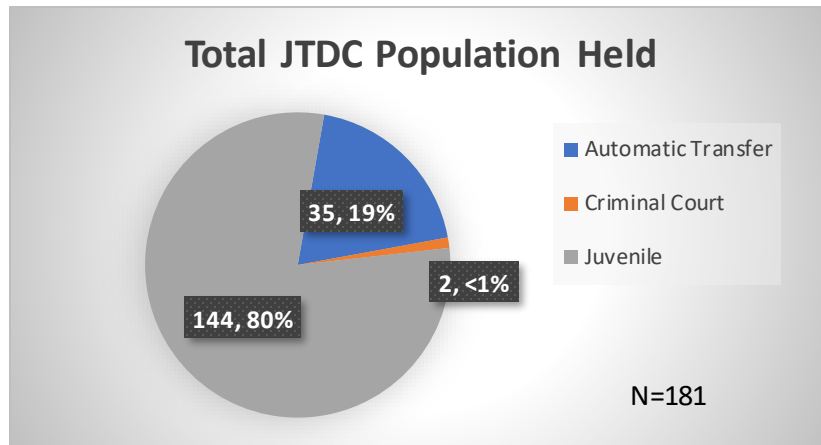

Daily Data Dashboard – August 15, 2023

Demographics for JTDC Population

Tuesday Morning Midnight Count

Total # of probation Involved youth¹: 1,294

¹ Probation Active: Any youth who is pending sentencing with an active social history, has been formally placed on probation or supervision with Cook County Juvenile Probation on the date of the report.

*Age, Gender and Race for Criminal Court population (N=2) is not represented in this report.

Data sources: cFive Supervisor – Probation Population and RMIS – JTDC Population

Daily Data Dashboard – August 15, 2023
Demographics for JTDC Population
Tuesday Morning Midnight Count